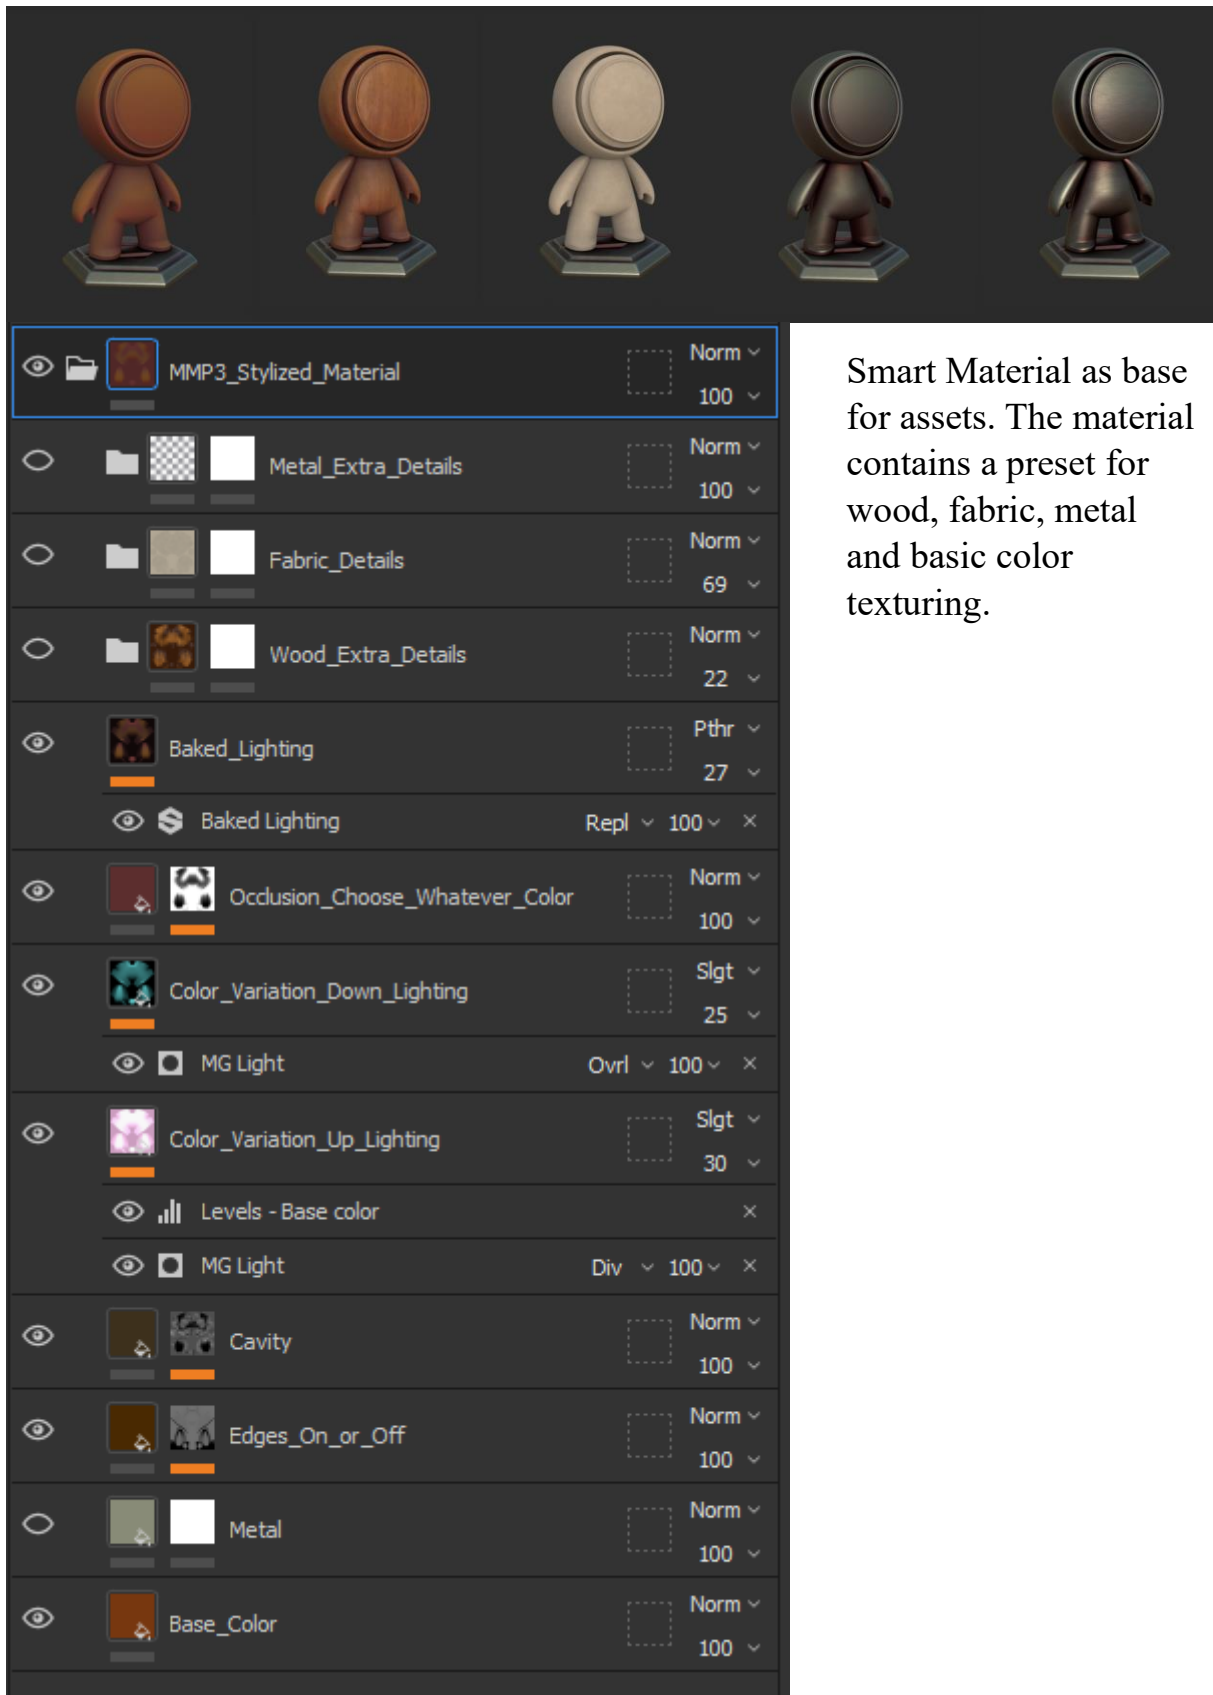

# Smart Material

Smart Material as base for assets. The material contains a preset for wood, fabric, metal and basic color texturing.